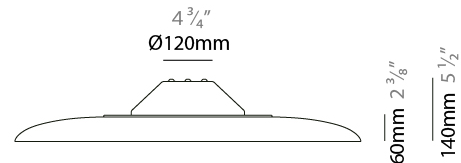

PROJECT	_____
TYPE	_____
SPECIFIER	_____
QUANTITY	_____
DATE	_____

SONORA SURFACE

D112062- -

base number   Color   Finish
Temperature   Options

1. To build a product code in our configurator select the specify button on the base model # product page
2. To build a manual product code on this datasheet choose from the options listed below in blue font and add the suffix to the base model #

GENERAL

Series: Sonora
Partner: Ole
Division: Design
Installation: Surface
Product Type: Acoustic
Mounting Location: Ceiling
Light Distribution: Direct

PHYSICAL

Shape: Disc
Diameter (mm): 820
Diameter (in): 32 1/4
Height (mm): 140
Height (in): 5 1/2
Fixture Finish: MBK
Holder Finish: MBK
Acoustic Finish: MGR / BEI / TER
Fixture Material: Acoustic / Aluminum
Primary Material: Acoustic

ELECTRICAL

Lamp Type: LED
Input Wattage (W): 15
Dimming: Non-Dimming / DALI Dimming
Driver Included: No
Input Voltage (V): 120
Upon Request: 0-10V Dimming / Phase Dimming

LED

Color Temperature (°K): 3000 / 4000
Max. Delivered Lumen (lm): 1250 / 1310
CRI: >90 CRI
Lamp Life (hrs): 50000

OPTICAL

RATINGS AND CERTIFICATIONS

Certified By: Certified for North American Standards
IP rating: IP20