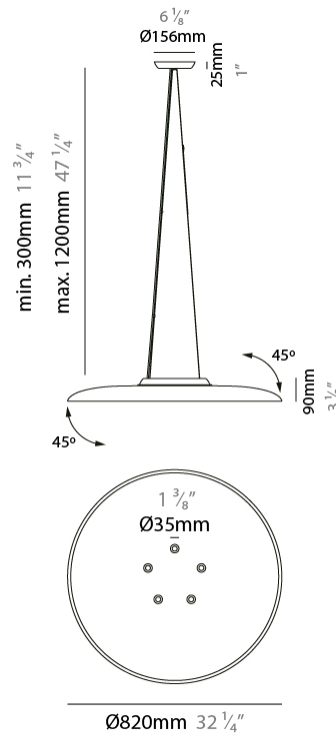

SONORA SUSPENSION

D111223- -

base number   Color   Finish
Temperature   Options

PROJECT
TYPE
SPECIFIER
QUANTITY
DATE

1. To build a product code in our configurator select the specify button on the base model # product page
2. To build a manual product code on this datasheet choose from the options listed below in blue font and add the suffix to the base model #

GENERAL

Series: Sonora
Partner: Ole
Division: Design
Installation: Suspension
Product Type: Acoustic
Mounting Location: Ceiling
Light Distribution: Adjustable

PHYSICAL

Shape: Disc
Diameter (mm): 820
Diameter (in): 32 1/4
Height (mm): 90
Height (in): 3 1/2
Max. Overall Height (mm): 1315
Max. Overall Height (in): 51 3/4
Fixture Finish: MBK
Holder Finish: MBK
Acoustic Finish: MGR / BEI / TER
Fixture Material: Acoustic / Aluminum
Primary Material: Acoustic
Cable Details: 3000mm / 118 1/8" Cable

ELECTRICAL

Lamp Type: LED
Input Wattage (W): 15
Dimming: Non-Dimming / DALI Dimming
Driver Included: No
Input Voltage (V): 120
Upon Request: 0-10V Dimming / Phase Dimming

LED

Color Temperature (°K): 3000 / 4000
Max. Delivered Lumen (lm): 1250 / 1310
CRI: >90 CRI
Lamp Life (hrs): 50000

OPTICAL

Adjustability: Tilt ±45°

RATINGS AND CERTIFICATIONS

Certified By: Certified for North American Standards
IP rating: IP20