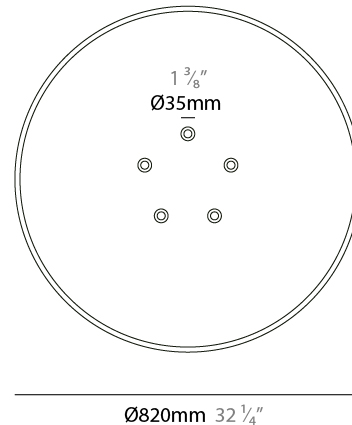

PROJECT	_____
TYPE	_____
SPECIFIER	_____
QUANTITY	_____
DATE	_____

SONORA SURFACE

D112062- -

base number   Color   Finish
Temperature   Options

1. To build a product code in our configurator select the specify button on the base model # product page
2. To build a manual product code on this datasheet choose from the options listed below in blue font and add the suffix to the base model #

GENERAL

Series: Sonora
Partner: Ole
Division: Design
Installation: Surface
Product Type: Acoustic
Mounting Location: Ceiling
Light Distribution: Direct

PHYSICAL

Shape: Disc
Diameter (mm): 820
Diameter (in): 32 1/4
Height (mm): 140
Height (in): 5 1/2
Fixture Finish: MBK
Holder Finish: MBK
Acoustic Finish: MGR / BEI / TER
Fixture Material: Acoustic / Aluminum
Primary Material: Acoustic

ELECTRICAL

Lamp Type: LED
Input Wattage (W): 15
Dimming: Non-Dimming / DALI Dimming
Driver Included: No
Input Voltage (V): 120
Upon Request: 0-10V Dimming / Phase Dimming

LED

Color Temperature (°K): 3000 / 4000
Max. Delivered Lumen (lm): 1250 / 1310
CRI: >90 CRI
Lamp Life (hrs): 50000

OPTICAL

RATINGS AND CERTIFICATIONS

Certified By: Certified for North American Standards
IP rating: IP20